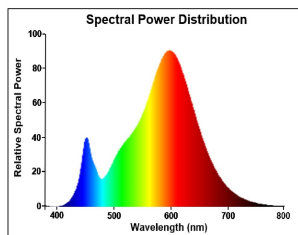

## PRODUCT OVERVIEW

Product name	ToLEDo Candle V7 470LM 827 E14 SL
Technology	LED
Watt (Rated) (W)	4.5
Cap/Base	E14
Fixture rating	Open
General application	Hospitality, Residential & Consumer
ETIM Class	EC001959
E-number FI	4740997
Warranty	3 years
Useful luminous flux (Fuse)	470
Luminous flux (lm)	470
Correlated colour temperature (k)	2700
Light colour	Homelight
CRI (Ra)	80
Colour Variation Initial (SDCM)	SDCM6
Photobiological Risk Group	RG0

## TOLEDO CANDLE

*ToLEDo Candle V7 470LM 827 E14 SL*  
0029607

Power consumption (W)	4.5
Wattage (W)	4.5
Dimmable	No
Average life (Nominal) (h)	15000
Product EAN number	5410288296074

## PHOTOMETRY