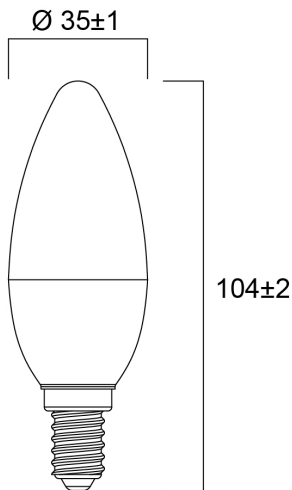

ToLEDo Candle V7 470LM 827 E14 SL

Item No: 0029607

SYLVANIA

Compact and elegant design Suitable replacement for halogen, incandescent and compact fluorescent candle lamps Instant light at the flick of a switch Uniform light distribution Good colour rendering (CRI 80) Perfect for hotels, restaurants, lobbies, corridors, stairwells, reception areas Lower maintenance costs 15,000 hours average rated life

Technical Assets

Dimensions (mm)

Photometrics

ToLEDo Candle V7 470LM 827 E14 SL

Item No: 0029607

SYLVANIA

General data

Product name	ToLEDo Candle V7 470LM 827 E14 SL
Technology	LED
Watt (Rated) (W)	4.5
Cap/Base	E14
Fixture rating	Open
General application	Hospitality, Residential & Consumer
Operating temperature range (°C)	-20°C...+40°C
Performance ambient temperature Tq (°C)	25
ETIM Class	EC001959
E-number FI	4740997
Warranty	3 years

Lifetime data

Lifespan L70 B50	15000
Average life (Nominal) (h)	15000
Average life (Rated) (h)	15000

Physical data

Nominal Product Length (mm)	104
Nominal Product Diameter (mm)	35
Weight (kg)	0.018

ToLEDo Candle V7 470LM 827 E14 SL

Item No: 0029607

SYLVANIA

Packaging

Product EAN number	5410288296074
Packaging single length / height (cm)	4.5
Packaging single width (cm)	4.5
Packaging single depth (cm)	11.0
DUN14 (inner)	15410288296071
Units per outer package	6
Packaging outer length / height (cm)	14.3
Packaging outer width (cm)	9.7
Packaging outer depth (cm)	12.0