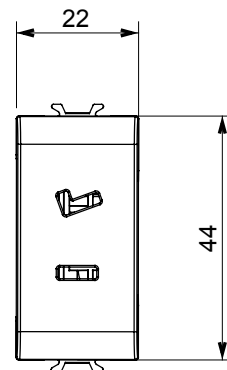

Wide range of control devices, sockets for power supply (conforming to national and international standards) signal pick-up, climate control, comfort management, technical alarm signalling and emergency lighting management. The ChoruSmart modular devices are available in five colours, glossy white, satin white, natural beige, satin black and lacquered titanium and in various sizes from 1/2, 1, 2 and 3 modules. Thanks to the mounting supports for rectangular, square and round boxes, endless combinations can be created with the ChoruSmart range of plates.

Category	SELV socket	Description	2P - 6A - 24 V polarised
Colour	Natural satin beige	For plug pins	Flat
No. modules	1	Electrocod	0131
Material	Technopolymer		

### DIMENSIONAL