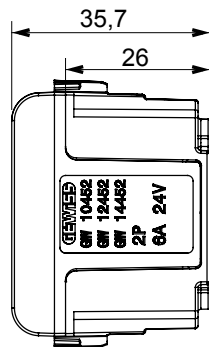

Wide range of control devices, sockets for power supply (conforming to national and international standards) signal pick-up, climate control, comfort management, technical alarm signalling and emergency lighting management. The ChoruSmart modular devices are available in five colours, glossy white, satin white, natural beige, satin black and lacquered titanium and in various sizes from 1/2, 1, 2 and 3 modules. Thanks to the mounting supports for rectangular, square and round boxes, endless combinations can be created with the ChoruSmart range of plates.

Category	SELV socket	Description	2P - 6A - 24 V polarised
Colour	Natural satin beige	For plug pins	Flat
No. modules	1	Electrocod	0131
Material	Technopolymer		

### DIMENSIONAL