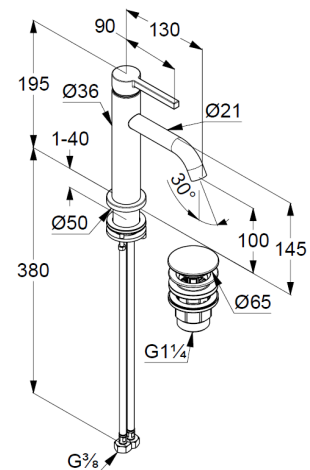

Technische Daten/ Technical Data

KLUDI NOVA FONTE, SmartStart
single lever basin mixer 100
DN 15
STYLE: PURA

Ref.: 202890515

Finishes:
05 chrome

Product description
Manufacturer KLUDI GmbH & Co. KG
Typ: KLUDI NOVA FONTE, SmartStart
single lever basin mixer 100
Ref.: 202890515

basin mixer
single lever mixer
1-hole mounted
solid lever, metal
aerator, S-Pointer M18,5 PCA
ceramic cartridge
middle position cold water
flow rate at 3 bar 4,5 l/min.
fixed spout
flexible hoses G3/8 DVGW approved
shank-fixing
push open waste G1 1/4
for washbasin with overflow
EU taxonomy: max. 6 l/min. -
Substantial Contribution (SC) possible

Produktabbildung/ Product picture

Maßzeichnung/ Dimensional drawing

Durchfluss/ Flow rate