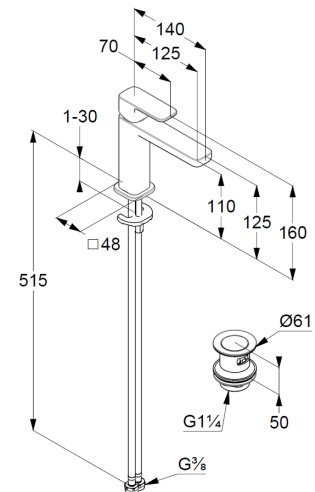

Technische Daten/ Technical Data

KLUDI RENON, SmartStart
single lever basin mixer 110
DN 15

Ref.: 42289N575

Finishes:
N5 Stainless Brushed Nickel PVD

Product description
Manufacturer KLUDI GmbH & Co. KG
Typ: KLUDI RENON, SmartStart
single lever basin mixer 110
Ref.: 42289N575

basin mixer
single lever mixer
1-hole mounted
solid lever, metal
aerator M18,5 PCA
ceramic cartridge with hot water safety device
middle position cold water
flow rate at 3 bar 4,5 l/min.
flexible hoses G3/8 DVGW approved
rapid installation set
push open waste G1 1/4
for washbasin with overflow
EU taxonomy: max. 6 l/min. -
Substantial Contribution (SC) possible

Produktabbildung/ Product picture

Maßzeichnung/ Dimensional drawing

Durchfluss/ Flow rate