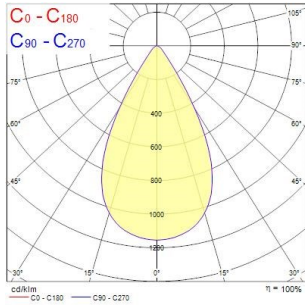

### Product features

- Outdoor and indoor floodlight range with in house design, comes complete with 1m flying lead and adjustable bracket, aluminium housing, RAL 9022 - Pearl light grey, clear glass diffuser, IP66, IK08, Class I, 3000K, Non-dimming, 29300lm, 221W, 133lm/W, CRI80, Symmetric Wide beam angle 60°, 100000 hrs L90B50 lifespan, 561x569x76mm (LxWxH) dimensions, 12.5kg weight. Ball-impact-resistance according to DIN57710-13 VDE 0710 13/5.81, DIN 18032-3 only with the separate wire guard accessory fitted.

### PRODUCT OVERVIEW

Product name	Raiden IP66 30KLM 830 Symmetric Wide
Technology	LED
Cap/Base	N/A
Housing	Aluminium
General application	Logistics & Industry
ETIM Class	EC001744
Warranty	5 years
Fixture luminous flux (lm)	29300
Luminaire efficacy (lm/W)	133
Correlated colour temperature (k)	3000
Light colour	Warm White
CRI (Ra)	80
Colour Variation Initial (SDCM)	SDCM3
Beam Angle (°)	60
Photobiological Risk Group	RG1
Total power consumption (W)	221
Electrical protection	Class I
Dimmable	No
Dimming method	N/A
Housing colour	RAL 9022 - Pearl light grey
IP rating	IP66
IK rating	IK08
Product EAN number	5025768240166

### PHOTOMETRY

## Raiden 30KLM

Raiden IP66 30KLM 830 Symmetric Wide  
2824016

Distance [m]	Cone diameter [m]	E(0°) [lx]	E(C/2) [lx]	illuminance [lx]
0.5	0.54	18000	18000	18000
1.0	1.09	4500	4500	4500
1.5	1.63	3000	3000	3000
2.0	2.17	2250	2250	2250
2.5	2.71	1800	1800	1800
3.0	3.26	1500	1500	1500