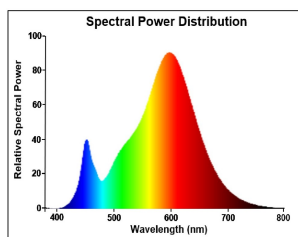

PRODUCT OVERVIEW

Product name	ToLEDo Candle V7 806LM 827 E14 SL
Technology	LED
Watt (Rated) (W)	6.5
Cap/Base	E14
Fixture rating	Open
General application	Hospitality, Residential & Consumer
ETIM Class	EC001959
E-number FI	4741001
Warranty	3 years
Useful luminous flux (Fuse)	806
Luminous flux (lm)	806
Correlated colour temperature (k)	2700
Light colour	Homelight
CRI (Ra)	80
Colour Variation Initial (SDCM)	SDCM6
Photobiological Risk Group	RG0

TOLEDO CANDLE

ToLEDo Candle V7 806LM 827 E14 SL

0029613

Power consumption (W)	6.5
Wattage (W)	6.5
Dimmable	No
Average life (Nominal) (h)	15000
Product EAN number	5410288296135

PHOTOMETRY

TECHNICAL DRAWINGS