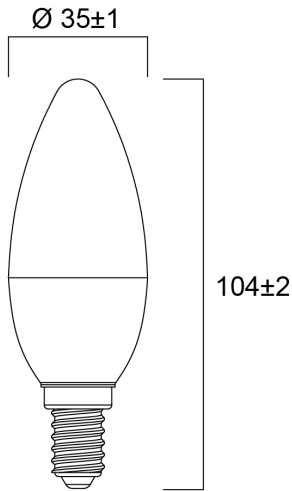

# ToLEDo Candle V7 806LM 827 E14 SL

Item No: 0029613

**SYLVANIA**

Compact and elegant design Suitable replacement for halogen, incandescent and compact fluorescent candle lamps Instant light at the flick of a switch Uniform light distribution Good colour rendering (CRI 80) Perfect for hotels, restaurants, lobbies, corridors, stairwells, reception areas Lower maintenance costs 15,000 hours average rated life

### Dimensions (mm)

## Physical data

Nominal Product Length (mm)	104
Nominal Product Diameter (mm)	35
Weight (kg)	0.018

## Packaging

Product EAN number	5410288296135
Packaging single length / height (cm)	4.5
Packaging single width (cm)	4.5
Packaging single depth (cm)	11.0
DUN14 (inner)	15410288296132
Units per outer package	6
Packaging outer length / height (cm)	14.3
Packaging outer width (cm)	9.7
Packaging outer depth (cm)	12.0