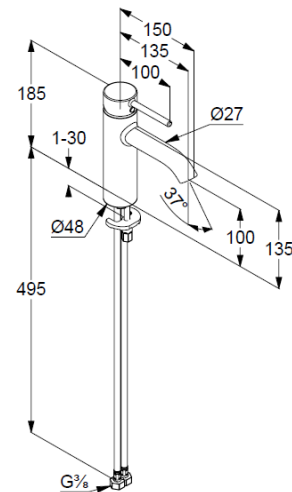

Technische Daten/ Technical Data

KLUDI BOZZ, SmartStart
single lever basin mixer 100
DN 15

Ref.: 381983976

Finishes:
39 matt black

Product description
Manufacturer KLUDI GmbH & Co. KG
Typ: KLUDI BOZZ, SmartStart
single lever basin mixer 100
Ref.: 381983976

basin mixer
single lever mixer
1-hole mounted
solid lever, metal
aerator, S-Pointer M18,5 PCA
ceramic cartridge with hot water safety device
middle position cold water
flow rate at 3 bar 5 l/min.
flexible hoses G3/8 DVGW approved
rapid installation set
EU taxonomy: max. 6 l/min. -
Substantial Contribution (SC) possible

Produktabbildung/ Product picture

Maßzeichnung/ Dimensional drawing

Durchfluss/ Flow rate