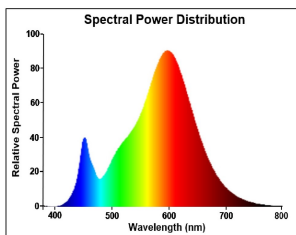

TOLEDO CANDLE

ToLEDo Candle V7 806LM 827 E27 SL

0029614

Power consumption (W)	6.5
Wattage (W)	6.5
Dimmable	No
Average life (Nominal) (h)	15000
Product EAN number	5410288296142

PHOTOMETRY