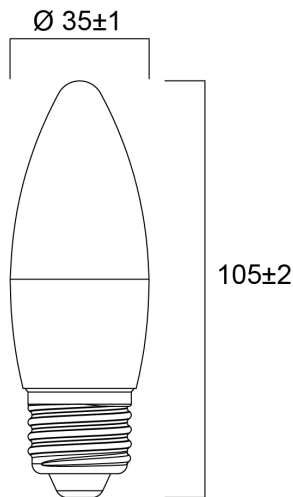

ToLEDo Candle V7 806LM 827 E27 SL

Item No: 0029614

SYLVANIA

Compact and elegant design Suitable replacement for halogen, incandescent and compact fluorescent candle lamps
Instant light at the flick of a switch Uniform light distribution Good colour rendering (CRI 80) Perfect for hotels,
restaurants, lobbies, corridors, stairwells, reception areas Lower maintenance costs 15,000 hours average rated life

Technical Assets

Dimensions (mm)

Photometrics

ToLEDo Candle V7 806LM 827 E27 SL

Item No: 0029614

SYLVANIA

General data

Product name	ToLEDo Candle V7 806LM 827 E27 SL
Technology	LED
Watt (Rated) (W)	6.5
Cap/Base	E27
Fixture rating	Open
General application	Hospitality, Residential & Consumer
Operating temperature range (°C)	-20°C...+40°C
Performance ambient temperature Tq (°C)	25
ETIM Class	EC001959
E-number FI	4741002
Warranty	3 years

Lifetime data

Lifespan L70 B50	15000
Average life (Nominal) (h)	15000
Average life (Rated) (h)	15000

Physical data

Nominal Product Length (mm)	105
Nominal Product Diameter (mm)	35
Weight (kg)	0.018

ToLEDo Candle V7 806LM 827 E27 SL

Item No: 0029614

Packaging

Product EAN number	5410288296142
Packaging single length / height (cm)	4.5
Packaging single width (cm)	4.5
Packaging single depth (cm)	11.0
DUN14 (inner)	15410288296149
Units per outer package	6
Packaging outer length / height (cm)	14.3
Packaging outer width (cm)	9.7
Packaging outer depth (cm)	12.0