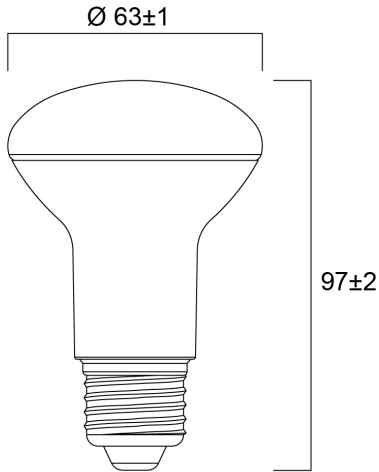

Technical drawings

Data table

GENERAL DATA

Product name	RefLED R63 V4 630LM 830 E27 SL
Technology	LED
Watt (Rated) (W)	7
Cap/Base	E27
Fixture rating	Open
Operating temperature range (°C)	-20°C...+40°C
Performance ambient temperature Tq (°C)	25
E-number FI	4741088
Warranty	3 years

OPTICAL DATA