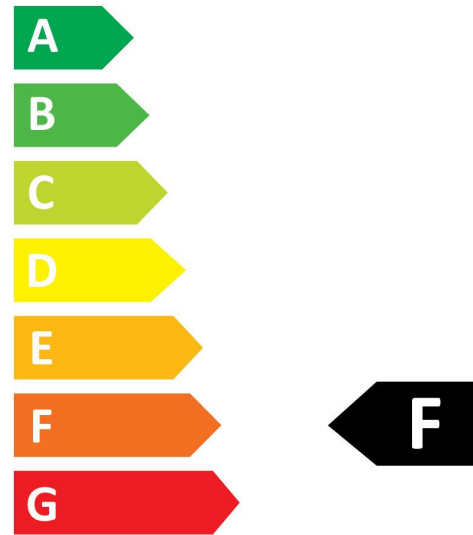

## Product Overview

|                                 |                                |
|---------------------------------|--------------------------------|
| Product name                    | RefLED R63 V4 630LM 830 E27 SL |
| Technology                      | LED                            |
| Watt (Rated) (W)                | 7                              |
| Cap/Base                        | E27                            |
| Fixture rating                  | Open                           |
| E-number FI                     | 4741088                        |
| Colour temperature (K)          | 3000                           |
| CRI (Ra)                        | 80                             |
| Colour Consistency (SDCM)       | 6                              |
| Colour Variation Initial (SDCM) | 6                              |
| Photobiological Risk Group      | RG1                            |
| Wattage (W)                     | 7                              |
| Product EAN number              | 5410288292083                  |
| Warranty                        | 3 years                        |

### GENERAL DATA

|   |                                |
|---|--------------------------------|
| Product name                            | RefLED R63 V4 630LM 830 E27 SL |
| Technology                              | LED                            |
| Watt (Rated) (W)                        | 7                              |
| Cap/Base                                | E27                            |
| Fixture rating                          | Open                           |
| Operating temperature range (°C)        | -20°C...+40°C                  |
| Performance ambient temperature Tq (°C) | 25                             |
| E-number FI                             | 4741088                        |
| Warranty                                | 3 years                        |

## Energy label

0029208

7  
kWh/1000h

0029208

7  
kWh/1000h

Light your world