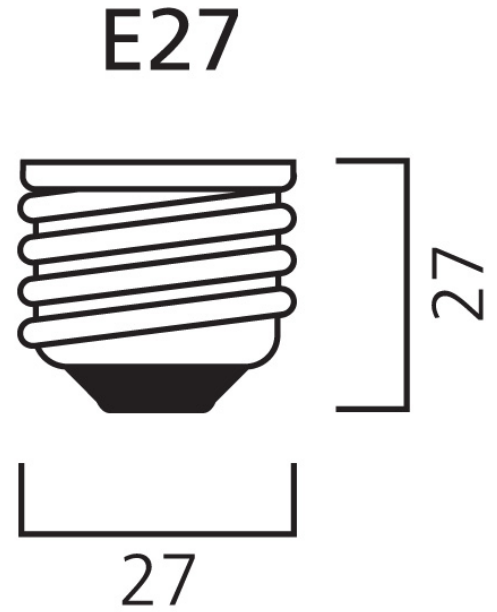

Technical drawings

Data table

GENERAL DATA

Product name	RefLED R63 V4 630LM 830 E27 SL
Technology	LED
Watt (Rated) (W)	7
Cap/Base	E27
Fixture rating	Open
Operating temperature range (°C)	-20°C...+40°C
Performance ambient temperature Tq (°C)	25
E-number FI	4741088
Warranty	3 years

OPTICAL DATA