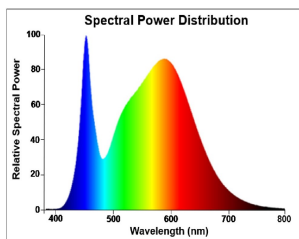

### PRODUCT OVERVIEW

Product name	ToLEDo Candle V7 806LM 840 E14 SL
Technology	LED
Watt (Rated) (W)	6.5
Cap/Base	E14
Fixture rating	Open
General application	Hospitality, Residential & Consumer
ETIM Class	EC001959
E-number FI	4741003
Warranty	3 years
Useful luminous flux (Fuse)	806
Luminous flux (lm)	806
Correlated colour temperature (k)	4000
Light colour	Cool White
CRI (Ra)	80
Colour Variation Initial (SDCM)	SDCM6
Photobiological Risk Group	RG0

## TOLEDO CANDLE

*ToLEDo Candle V7 806LM 840 E14 SL*

0029615

Power consumption (W)	6.5
Wattage (W)	6.5
Dimmable	No
Average life (Nominal) (h)	15000
Product EAN number	5410288296159

## PHOTOMETRY