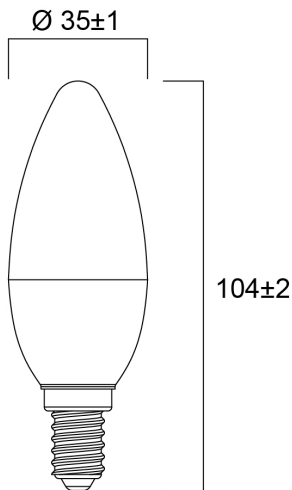

ToLEDo Candle V7 806LM 840 E14 SL

Item No: 0029615

SYLVANIA

Compact and elegant design Suitable replacement for halogen, incandescent and compact fluorescent candle lamps Instant light at the flick of a switch Uniform light distribution Good colour rendering (CRI 80) Perfect for hotels, restaurants, lobbies, corridors, stairwells, reception areas Lower maintenance costs 15,000 hours average rated life

Technical Assets

Dimensions (mm)

Photometrics

ToLEDo Candle V7 806LM 840 E14 SL

Item No: 0029615

SYLVANIA

General data

Product name	ToLEDo Candle V7 806LM 840 E14 SL
Technology	LED
Watt (Rated) (W)	6.5
Cap/Base	E14
Fixture rating	Open
General application	Hospitality, Residential & Consumer
Operating temperature range (°C)	-20°C...+40°C
Performance ambient temperature Tq (°C)	25
ETIM Class	EC001959
E-number FI	4741003
Warranty	3 years

Lifetime data

Lifespan L70 B50	15000
Average life (Nominal) (h)	15000
Average life (Rated) (h)	15000

Physical data

Nominal Product Length (mm)	104
Nominal Product Diameter (mm)	35
Weight (kg)	0.018

ToLEDo Candle V7 806LM 840 E14 SL

Item No: 0029615

SYLVANIA

Packaging

Product EAN number	5410288296159
Packaging single length / height (cm)	4.5
Packaging single width (cm)	4.5
Packaging single depth (cm)	11.0
DUN14 (inner)	15410288296156
Units per outer package	6
Packaging outer length / height (cm)	14.3
Packaging outer width (cm)	9.7
Packaging outer depth (cm)	12.0