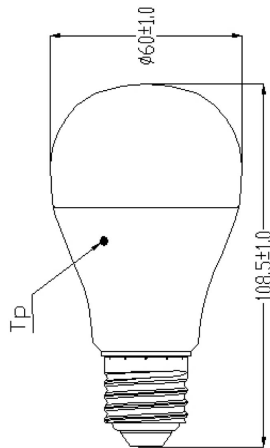

# ToLEDo GLS V6 806LM 827 E27 SL

Artikelnummer 0026672

**SYLVANIA**

- Compact and elegant design
- Suitable replacement for halogen, incandescent and compact fluorescent GLS lamps
- Instant light at the flick of a switch
- Uniform light distribution
- Good colour rendering (CRI 80)
- Perfect for hotels, restaurants, lobbies, corridors, stairwells, reception areas
- Lower maintenance costs
- A+ energy rating

### Afmetingen (mm)

## Fysieke gegevens

Lengte (mm)	112
Nominale diameter product (mm)	60
Gewicht (kg)	0.056