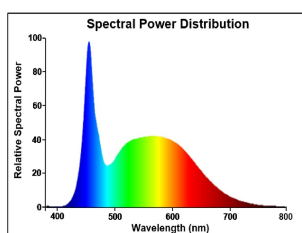

TOLEDO CANDLE

ToLEDo Candle V7 806LM 865 E14 SL

0029616

Power consumption (W)	6.5
Wattage (W)	6.5
Dimmable	No
Average life (Nominal) (h)	15000
Product EAN number	5410288296166

PHOTOMETRY