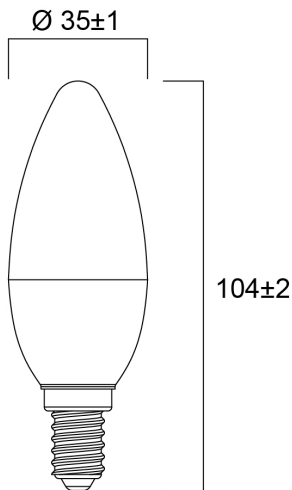

ToLEDo Candle V7 806LM 865 E14 SL

Item No: 0029616

SYLVANIA

Compact and elegant design Suitable replacement for halogen, incandescent and compact fluorescent candle lamps Instant light at the flick of a switch Uniform light distribution Good colour rendering (CRI 80) Perfect for hotels, restaurants, lobbies, corridors, stairwells, reception areas Lower maintenance costs 15,000 hours average rated life

Technical Assets

Dimensions (mm)

Photometrics

ToLEDo Candle V7 806LM 865 E14 SL

Item No: 0029616

SYLVANIA

General data

Product name	ToLEDo Candle V7 806LM 865 E14 SL
Technology	LED
Watt (Rated) (W)	6.5
Cap/Base	E14
Fixture rating	Open
General application	Hospitality, Residential & Consumer
Operating temperature range (°C)	-20°C...+40°C
Performance ambient temperature Tq (°C)	25
ETIM Class	EC001959
E-number FI	4741004
Warranty	3 years

Lifetime data

Lifespan L70 B50	15000
Average life (Nominal) (h)	15000
Average life (Rated) (h)	15000

Physical data

Nominal Product Length (mm)	104
Nominal Product Diameter (mm)	35
Weight (kg)	0.018

ToLEDo Candle V7 806LM 865 E14 SL

Item No: 0029616

SYLVANIA

Packaging

Product EAN number	5410288296166
Packaging single length / height (cm)	4.5
Packaging single width (cm)	4.5
Packaging single depth (cm)	11.0
DUN14 (inner)	15410288296163
Units per outer package	6
Packaging outer length / height (cm)	14.3
Packaging outer width (cm)	9.7
Packaging outer depth (cm)	12.0