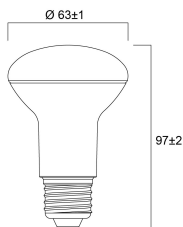

TECHNICAL DRAWINGS