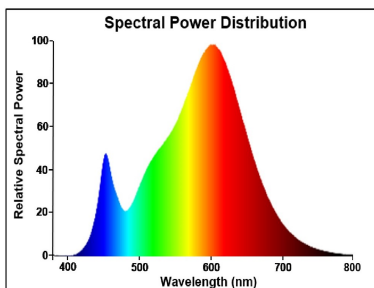

RefLED R63

RefLED R63 V4 630LM 830 E27 SL

0029208

Packaging

Single packaging type	Carton
Product EAN number	5410288292083
Packaging single length / height (cm)	6.3
Packaging single width (cm)	6.3
Packaging single depth (cm)	10.0
DUN14 (outer)	15410288292080
Units per outer package	6
Packaging outer length / height (cm)	19.7
Packaging outer width (cm)	13.3
Packaging outer depth (cm)	10.7

Safety data

Optimal operating condition (°C)	-20-40
Breakage cleaning instructions	Not applicable
Special purpose lamp	No
Dry applications use only	Yes
Suitable for household illumination	Yes
Safety message	Not Suitable for totally enclosed fixtures

PHOTOMETRY

TECHNICAL DRAWINGS