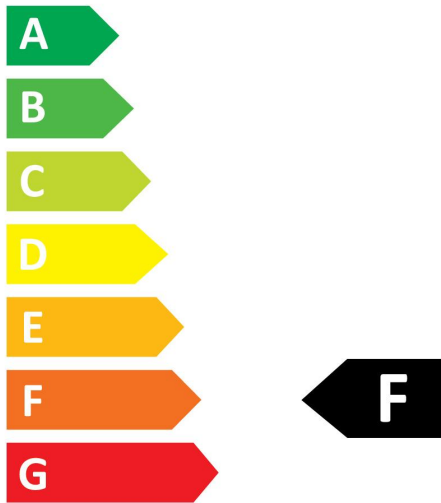

SYLVANIA

RefLED R63

RefLED R63 V4 630LM 830 E27 SL
0029208

0029208

7
kWh/1000h

2019/2015