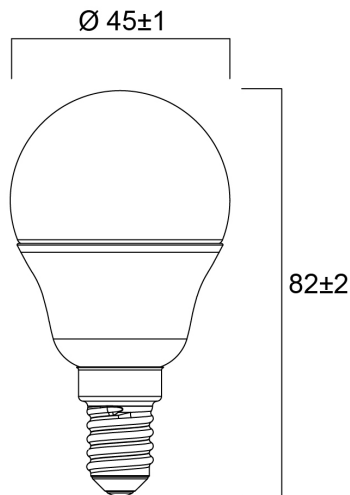

ToLEDo Ball V7 250LM 827 E14 SL

Item No: 0029618

SYLVANIA

Compact and elegant design Suitable replacement for halogen, incandescent and compact fluorescent ball lamps Instant light at the flick of a switch Uniform light distribution Good colour rendering (CRI 80) Perfect for hotels, restaurants, lobbies, corridors, stairwells, reception areas Lower maintenance costs 15,000 hours average rated life

Technical Assets

Dimensions (mm)

Photometrics

ToLEDo Ball V7 250LM 827 E14 SL

Item No: 0029618

SYLVANIA

General data

Product name	ToLEDo Ball V7 250LM 827 E14 SL
Technology	LED
Watt (Rated) (W)	2.5
Cap/Base	E14
Fixture rating	Open
General application	Hospitality, Residential & Consumer
Operating temperature range (°C)	-20°C...+40°C
Performance ambient temperature Tq (°C)	25
ETIM Class	EC001959
E-number FI	4741005
Warranty	3 years

Lifetime data

Lifespan L70 B50	15000
Average life (Nominal) (h)	15000
Average life (Rated) (h)	15000

Physical data

Nominal Product Length (mm)	82
Nominal Product Diameter (mm)	45
Weight (kg)	0.018

ToLEDo Ball V7 250LM 827 E14 SL

Item No: 0029618

Packaging

Product EAN number	5410288296180
Packaging single length / height (cm)	5.1
Packaging single width (cm)	5.1
Packaging single depth (cm)	9.5
DUN14 (inner)	15410288296187
Units per outer package	6
Packaging outer length / height (cm)	15.7
Packaging outer width (cm)	10.8
Packaging outer depth (cm)	10.5