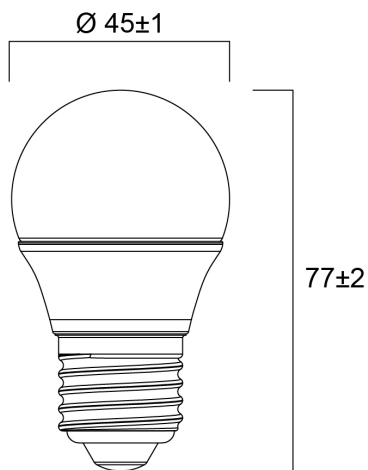

# ToLEDo Ball V7 250LM 827 E27 SL

Item No: 0029619

**SYLVANIA**

Compact and elegant design Suitable replacement for halogen, incandescent and compact fluorescent ball lamps Instant light at the flick of a switch Uniform light distribution Good colour rendering (CRI 80) Perfect for hotels, restaurants, lobbies, corridors, stairwells, reception areas Lower maintenance costs 15,000 hours average rated life

### Dimensions (mm)

## Physical data

Nominal Product Length (mm)	77
Nominal Product Diameter (mm)	45
Weight (kg)	0.019