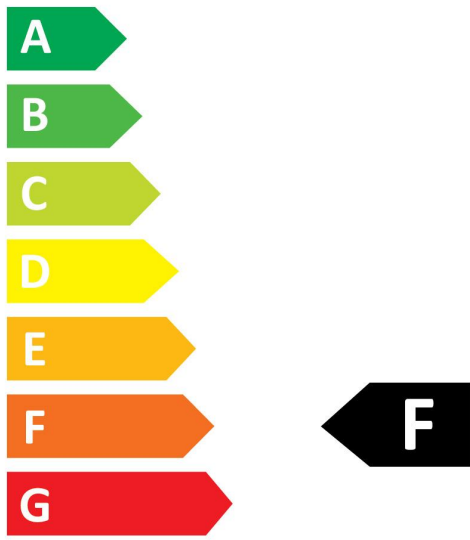

Product Overview

Product name	RefLED R50 V4 470LM 865 E14 SL
Technology	LED
Watt (Rated) (W)	4.9
Cap/Base	E14
Fixture rating	Open
E-number FI	4741087
Colour temperature (K)	6500
CRI (Ra)	80
Colour Consistency (SDCM)	6
Colour Variation Initial (SDCM)	6
Photobiological Risk Group	RG1
Wattage (W)	4.9
Product EAN number	5410288292076
Warranty	3 years

OPTICAL DATA

Colour temperature (K)	6500
------------------------	------

RefLED R50 V4 470LM 865 E14 SL 0029207

CRI (Ra)	80
Colour Consistency (SDCM)	6
Colour Variation Initial (SDCM)	6
Photobiological Risk Group	RG1
Lumen maintenance at end of nominal life (%)	70

SYLVANIA

RefLED R50 V4 470LM 865 E14 SL
0029207

SAFETY DATA

Optimal operating condition (°C)	-20-40
Breakage cleaning instructions	Not applicable
Special purpose lamp	No
Dry applications use only	No
Suitable for household illumination	No
Safety message	Not Suitable for totally enclosed fixtures

Energy label

 **ENERG** 
SYLVANIA
0029207

5
kWh/1000h

2019/2015

 **ENERG** 
SYLVANIA
0029207

5
kWh/1000h

2019/2015

Light your world