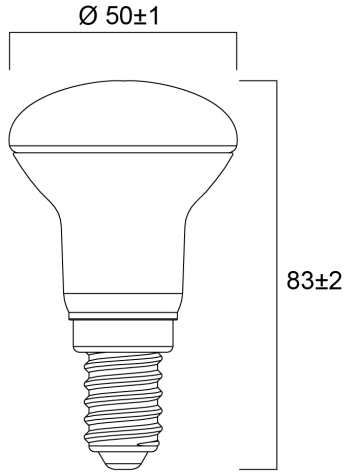

Product Overview

Product name	RefLED R50 V4 470LM 865 E14 SL
Technology	LED
Watt (Rated) (W)	4.9
Cap/Base	E14
Fixture rating	Open
E-number FI	4741087
Colour temperature (K)	6500
CRI (Ra)	80
Colour Consistency (SDCM)	6
Colour Variation Initial (SDCM)	6
Photobiological Risk Group	RG1
Wattage (W)	4.9
Product EAN number	5410288292076
Warranty	3 years

Technical drawings

Data table

GENERAL DATA

Product name	RefLED R50 V4 470LM 865 E14 SL
Technology	LED
Watt (Rated) (W)	4.9
Cap/Base	E14
Fixture rating	Open
Operating temperature range (°C)	-20°C...+40°C
Performance ambient temperature Tq (°C)	25
E-number FI	4741087
Warranty	3 years

LIFETIME DATA

Lifespan L70 B50	15000
Average life (Rated) (h)	15000

PHYSICAL DATA

Nominal Product Length (mm)	82.5
Nominal Product Diameter (mm)	50
Weight (kg)	0.026

PACKAGING

Single packaging type	Carton
Product EAN number	5410288292076
Packaging single width (cm)	5.0
Packaging single depth (cm)	8.3
DUN14 (outer)	15410288292073
Packaging outer length / height (cm)	15.8