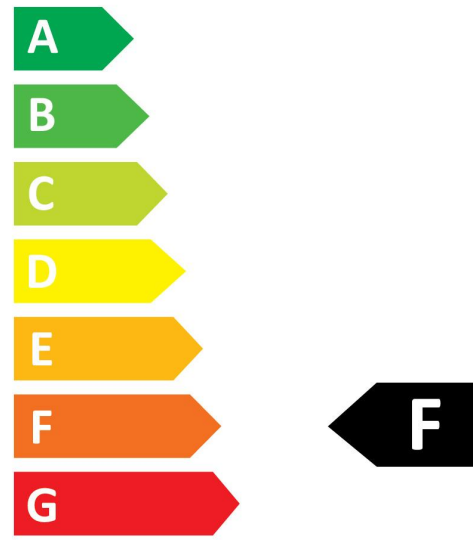

Features

- Energy efficient LED alternative for traditional incandescent and halogen blown reflector lamp
- Modern construction and attractive design
- Mercury free solution
- Long average rated lifetime: 15,000 hours
- Lower maintenance cost compared to traditional lamps
- Non-dimmable
- 3 years warranty
- Perfect for general lighting applications: residential lighting, down lights, hotels, hotels, restaurants, bars, lobbies, corridors, halls, etc

Product Overview

Product name	RefLED R50 V4 470LM 865 E14 SL
Technology	LED
Watt (Rated) (W)	4.9
Cap/Base	E14
Fixture rating	Open
E-number FI	4741087
Colour temperature (K)	6500
CRI (Ra)	80
Colour Consistency (SDCM)	6
Colour Variation Initial (SDCM)	6
Photobiological Risk Group	RG1
Wattage (W)	4.9
Product EAN number	5410288292076
Warranty	3 years

OPTICAL DATA

Colour temperature (K)	6500
------------------------	------

RefLED R50 V4 470LM 865 E14 SL 0029207

CRI (Ra)	80
Colour Consistency (SDCM)	6
Colour Variation Initial (SDCM)	6
Photobiological Risk Group	RG1
Lumen maintenance at end of nominal life (%)	70

Energy label

 **ENERG** 
SYLVANIA
0029207

5
kWh/1000h

2019/2015

 **ENERG** 
SYLVANIA
0029207

5
kWh/1000h

2019/2015

Light your world