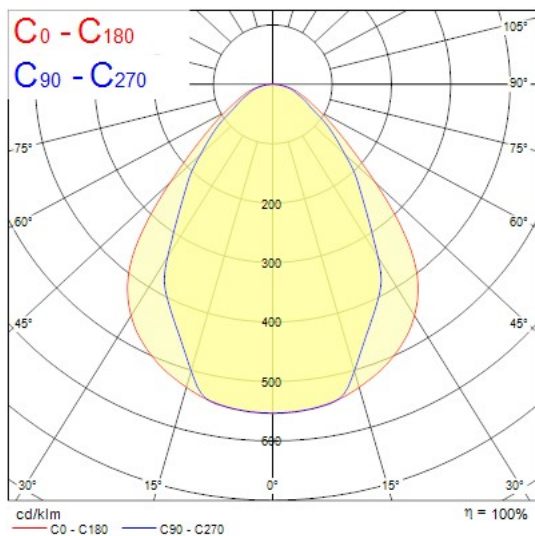

Concord

OFFICELYTE 1200 3000K HE SSA03 2069548

Colour Variation Initial (SDCM)	3
Beam Angle (°)	80
Glare control	< 19
Photobiological Risk Group	RG1
Total power consumption (W)	28.5
Electrical protection	Class II
Control gear type	LED driver constant current
Dimmable	Yes
Housing colour	RAL9016
IP rating	IP20
IK rating	IK03
Product EAN number	5025768695485
Warranty	5 years
Dimming method	SylSmart SSA

Photometry