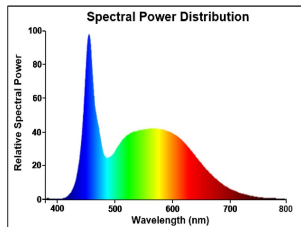

RefLED R50

RefLED R50 V4 470LM 865 E14 SL

0029207