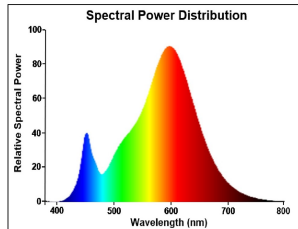

TOLEDO BALL

ToLEDo Ball V7 470LM 827 E27 SL

0029624