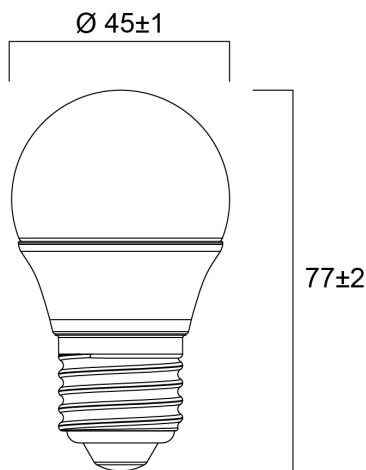

ToLEDo Ball V7 470LM 827 E27 SL

Item No: 0029624

SYLVANIA

Compact and elegant design Suitable replacement for halogen, incandescent and compact fluorescent ball lamps Instant light at the flick of a switch Uniform light distribution Good colour rendering (CRI 80) Perfect for hotels, restaurants, lobbies, corridors, stairwells, reception areas Lower maintenance costs 15,000 hours average rated life

Technical Assets

Dimensions (mm)

Photometrics

ToLEDo Ball V7 470LM 827 E27 SL

Item No: 0029624

SYLVANIA

General data

Product name	ToLEDo Ball V7 470LM 827 E27 SL
Technology	LED
Watt (Rated) (W)	4.5
Cap/Base	E27
Fixture rating	Open
General application	Hospitality, Residential & Consumer
Operating temperature range (°C)	-20°C...+40°C
Performance ambient temperature Tq (°C)	25
ETIM Class	EC001959
E-number FI	4741010
Warranty	3 years

Item No: 0029624

Packaging

Product EAN number	5410288296241
Packaging single length / height (cm)	5.1
Packaging single width (cm)	5.1
Packaging single depth (cm)	9.5
DUN14 (inner)	15410288296248
Units per outer package	6
Packaging outer length / height (cm)	15.7
Packaging outer width (cm)	10.8
Packaging outer depth (cm)	10.5