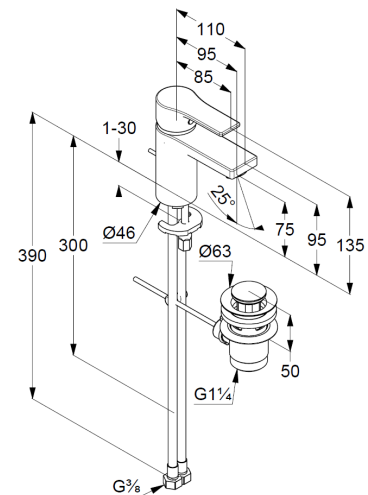

Technische Daten/ Technical Data

KLUDI ZENTA SL, SmartStart
single lever basin mixer 75
DN 15

Ref.: 482633965

Finishes:
39 matt black

Product description
Manufacturer KLUDI GmbH & Co. KG
Typ: KLUDI ZENTA SL, SmartStart
single lever basin mixer 75
Ref.: 482633965

basin mixer
single lever mixer
1-hole mounted
solid handle, metal
aerator M24 PCA
ceramic cartridge with hot water safety device
middle position cold water
flow rate at 3 bar 5 l/min.
flexible hoses G3/8 DVGW approved
rapid installation set
pop up waste G1 1/4 metal
EU taxonomy: max. 6 l/min. -
Substantial Contribution (SC) possible

Produktabbildung/ Product picture

Maßzeichnung/ Dimensional drawing

Durchfluss/ Flow rate