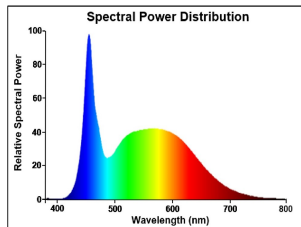

TOLEDO BALL

ToLEDo Ball V7 470LM 865 E14 SL
0029627