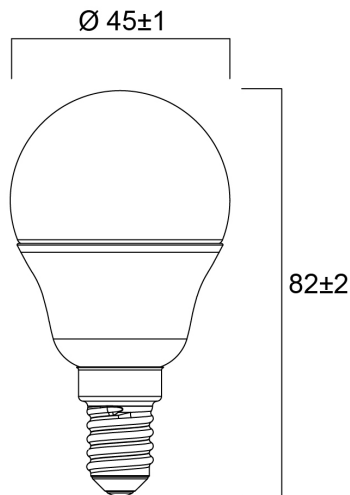

ToLEDo Ball V7 470LM 865 E14 SL

Item No: 0029627

SYLVANIA

Compact and elegant design Suitable replacement for halogen, incandescent and compact fluorescent ball lamps Instant light at the flick of a switch Uniform light distribution Good colour rendering (CRI 80) Perfect for hotels, restaurants, lobbies, corridors, stairwells, reception areas Lower maintenance costs 15,000 hours average rated life

Technical Assets

Dimensions (mm)

Photometrics

ToLEDo Ball V7 470LM 865 E14 SL

Item No: 0029627

SYLVANIA

General data

Product name	ToLEDo Ball V7 470LM 865 E14 SL
Technology	LED
Watt (Rated) (W)	4.5
Cap/Base	E14
Fixture rating	Open
General application	Hospitality, Residential & Consumer
Operating temperature range (°C)	-20°C...+40°C
Performance ambient temperature Tq (°C)	25
ETIM Class	EC001959
E-number FI	4741013
Warranty	3 years

Lifetime data

Lifespan L70 B50	15000
Average life (Nominal) (h)	15000
Average life (Rated) (h)	15000

Physical data

Nominal Product Length (mm)	82
Nominal Product Diameter (mm)	45
Weight (kg)	0.018

ToLEDo Ball V7 470LM 865 E14 SL

Item No: 0029627

Packaging

Product EAN number	5410288296272
Packaging single length / height (cm)	5.1
Packaging single width (cm)	5.1
Packaging single depth (cm)	9.5
DUN14 (inner)	15410288296279
Units per outer package	6
Packaging outer length / height (cm)	15.7
Packaging outer width (cm)	10.8
Packaging outer depth (cm)	10.5