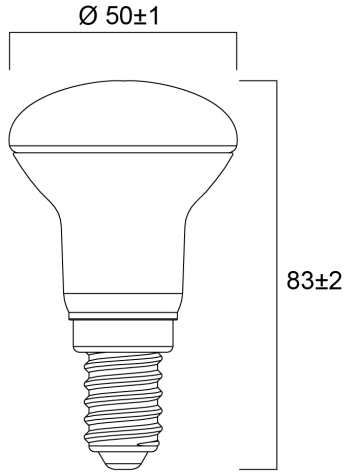

Product Overview

Product name	RefLED R50 V4 470LM 840 E14 SL
Technology	LED
Watt (Rated) (W)	4.9
Cap/Base	E14
Fixture rating	Open
E-number FI	4741086
Colour temperature (K)	4000
CRI (Ra)	80
Colour Consistency (SDCM)	6
Colour Variation Initial (SDCM)	6
Photobiological Risk Group	RG1
Wattage (W)	4.9
Product EAN number	5410288292069
Warranty	3 years

Technical drawings

Data table

GENERAL DATA

Product name	RefLED R50 V4 470LM 840 E14 SL
Technology	LED
Watt (Rated) (W)	4.9
Cap/Base	E14
Fixture rating	Open
Operating temperature range (°C)	-20°C...+40°C
Performance ambient temperature Tq (°C)	25
E-number FI	4741086
Warranty	3 years

LIFETIME DATA

Lifespan L70 B50	15000
Average life (Rated) (h)	15000

PHYSICAL DATA

Nominal Product Length (mm)	82.5
Nominal Product Diameter (mm)	50
Weight (kg)	0.026

PACKAGING

Single packaging type	Carton
Product EAN number	5410288292069
Packaging single width (cm)	5.0
Packaging single depth (cm)	8.3
DUN14 (outer)	15410288292066
Packaging outer length / height (cm)	15.8