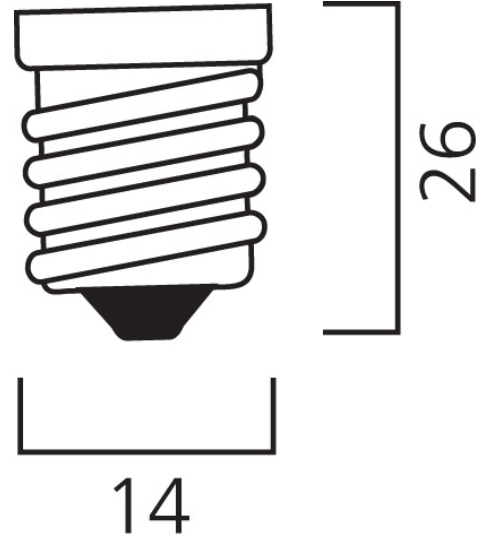

Product Overview

Product name	RefLED R50 V4 470LM 840 E14 SL
Technology	LED
Watt (Rated) (W)	4.9
Cap/Base	E14
Fixture rating	Open
E-number FI	4741086
Colour temperature (K)	4000
CRI (Ra)	80
Colour Consistency (SDCM)	6
Colour Variation Initial (SDCM)	6
Photobiological Risk Group	RG1
Wattage (W)	4.9
Product EAN number	5410288292069
Warranty	3 years

Technical drawings

Data table

GENERAL DATA

Product name	RefLED R50 V4 470LM 840 E14 SL
Technology	LED
Watt (Rated) (W)	4.9
Cap/Base	E14
Fixture rating	Open
Operating temperature range (°C)	-20°C...+40°C
Performance ambient temperature Tq (°C)	25
E-number FI	4741086
Warranty	3 years

LIFETIME DATA

Lifespan L70 B50	15000
Average life (Rated) (h)	15000

PHYSICAL DATA

Nominal Product Length (mm)	82.5
Nominal Product Diameter (mm)	50
Weight (kg)	0.026

PACKAGING

Single packaging type	Carton
Product EAN number	5410288292069
Packaging single width (cm)	5.0
Packaging single depth (cm)	8.3
DUN14 (outer)	15410288292066
Packaging outer length / height (cm)	15.8