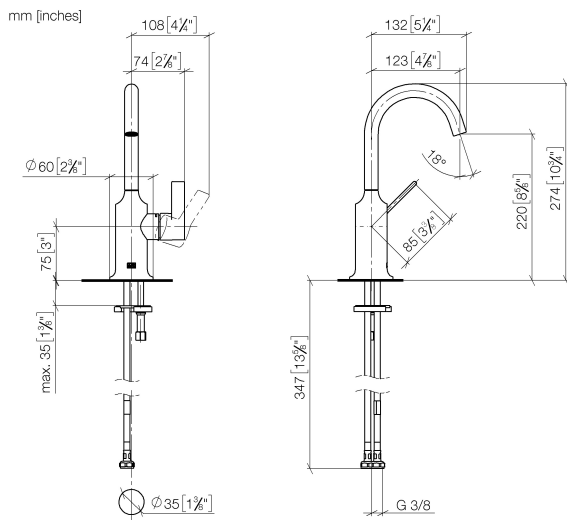

33 525 809 Product version from 3/13/2017

- 123mm projection
- pivotable spout 360°
- circular, air-enriched flow
- height of mixer 274 mm
- height up to aerator 220 mm
- hole diameter 35 mm
- 2x screw-in M 8 x 1 pressure hose, leak-tested
- max. flow 5.7 l/min
- lead-free
- This product can help a building meet the requirements of Green Building Rating Systems, e.g. LEED®, BREEAM®, DGNB
- WRAS

33 525 809 Product version from 3/13/2017

Flow rate chart

Codes & Standards

DIN 4109

Executive Order
no. 1007

ISO 3822

Scottish Water
Byelaws

UK Water Supply
Regulations

EPD-DOR-20230287
-IBA1-EN
Environmental.prod
uct-declarat

33 525 809 Product version from 3/13/2017

Parts for other finishes can be found here: [Chrome](#)

Spare parts list

No.	Item Number	Name	Quantity used	Delivery time	
	10	04 30 11 038 00 90	Mounting with O-ring Ø40 x 4mm Ø 52 x 1,5 mm -	1.00	14
	8	90 31 20 087 00-99	Plug with O-ring Ø 7 x 2,1 mm - Brushed Dark Platinum	1.00	40
	2	90 15 05 042 00 90	Cartridge Ø 25 x 52 mm -	1.00	14
	4	09 14 10 091 90	O-Ring NBR 70 26,5 x 1,72 mm -	1.00	14
	5	09 28 30 021-99	Cover Ø 32 x 11 mm - Brushed Dark Platinum	1.00	40
	3	09 24 04 266 90	Mounting Ø 28 x 10,8 mm -	1.00	14
	7	90 31 11 030 00 90	Mounting Threaded pin with hexagon socket with cup point M5 x 5 mm -	1.00	14
	9	09 31 11 011 90	Mounting Threaded bolt M8 x 80 mm -	1.00	14
	11	04 30 04 100 00 90	High pressure hose M8x1 x 3/8" x 420 mm -	2.00	14
	1	90 28 22 312 00-99	Spout 123 mm, 5,68 l/min. - Brushed Dark Platinum	1.00	40
	6	90 20 80 070 00-99	Lever 37 x 34 x 107 mm - Brushed Dark Platinum	1.00	40