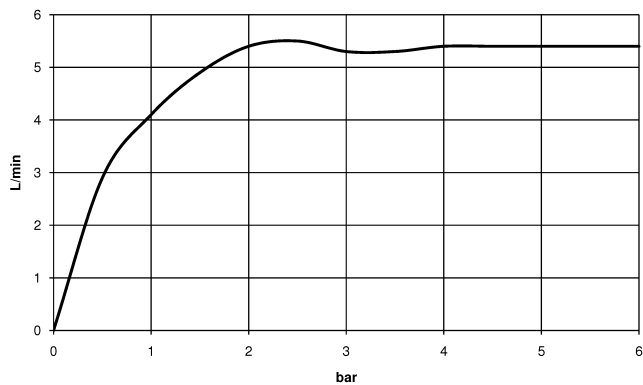

Flow rate chart

Codes & Standards

DIN 4109

Executive Order
no. 1007

ISO 3822

Scottish Water
Byelaws

UK Water Supply
Regulations

Ü-Zeichen