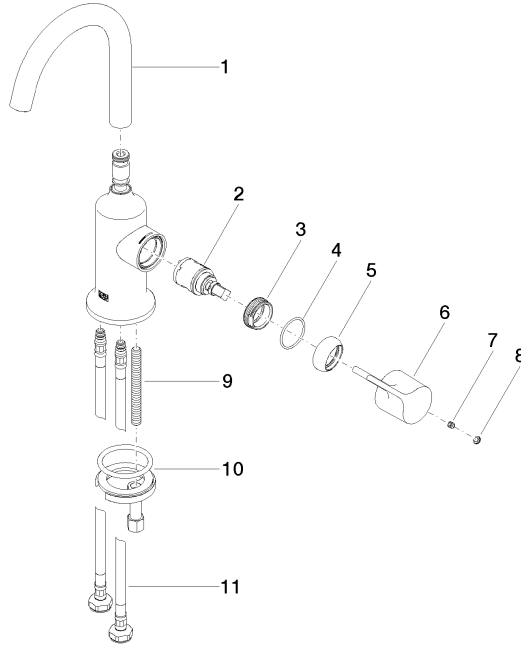

33 525 809 Product version from 3/13/2017

- 123mm projection
- pivotable spout 360°
- circular, air-enriched flow
- height of mixer 274 mm
- height up to aerator 220 mm
- hole diameter 35 mm
- 2x screw-in M 8 x 1 pressure hose, leak-tested
- max. flow 5.7 l/min
- lead-free
- This product can help a building meet the requirements of Green Building Rating Systems, e.g. LEED®, BREEAM®, DGNB
- WRAS

33 525 809 Product version from 3/13/2017

Flow rate chart

Codes & Standards

DIN 4109

Executive Order
no. 1007

ISO 3822

Scottish Water
Byelaws

UK Water Supply
Regulations

Ü-Zeichen

VAIA Single-lever basin mixer without pop-up waste - Brushed Dark Platinum

VAIA

33 525 809 Product version from 3/13/2017

Certificates and sustainability

WRAS_240702

GDV_0400

LGA_29

EPD-DOR-20230287
-IBA1-EN
Environmental.prod
uct-declarat

33 525 809 Product version from 3/13/2017

Parts for other finishes can be found here: [Chrome](#)

Spare parts list

No.	Item Number	Name	Quantity used	Delivery time	
	10	04 30 11 038 00 90	Mounting with O-ring Ø40 x 4mm Ø 52 x 1,5 mm -	1.00	14
	8	90 31 20 087 00-99	Plug with O-ring Ø 7 x 2,1 mm - Brushed Dark Platinum	1.00	40
	2	90 15 05 042 00 90	Cartridge Ø 25 x 52 mm -	1.00	14
	4	09 14 10 091 90	O-Ring NBR 70 26,5 x 1,72 mm -	1.00	14
	5	09 28 30 021-99	Cover Ø 32 x 11 mm - Brushed Dark Platinum	1.00	40
	3	09 24 04 266 90	Mounting Ø 28 x 10,8 mm -	1.00	14
	7	90 31 11 030 00 90	Mounting Threaded pin with hexagon socket with cup point M5 x 5 mm -	1.00	14
	9	09 31 11 011 90	Mounting Threaded bolt M8 x 80 mm -	1.00	14
	11	04 30 04 100 00 90	High pressure hose M8x1 x 3/8" x 420 mm -	2.00	14
	1	90 28 22 312 00-99	Spout 123 mm, 5,68 l/min. - Brushed Dark Platinum	1.00	40
	6	90 20 80 070 00-99	Lever 37 x 34 x 107 mm - Brushed Dark Platinum	1.00	40