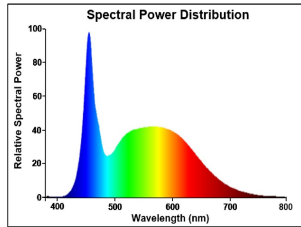

TOLEDO BALL

ToLEDo Ball V7 470LM 865 E27 SL

0029628