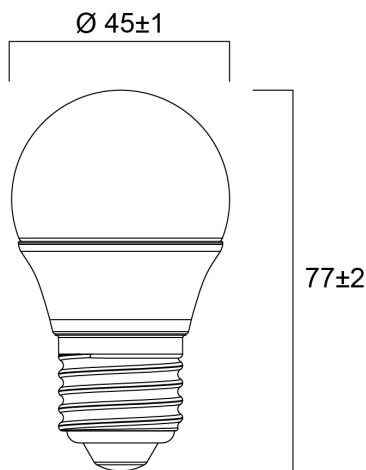

ToLEDo Ball V7 470LM 865 E27 SL

Item No: 0029628

SYLVANIA

Compact and elegant design Suitable replacement for halogen, incandescent and compact fluorescent ball lamps Instant light at the flick of a switch Uniform light distribution Good colour rendering (CRI 80) Perfect for hotels, restaurants, lobbies, corridors, stairwells, reception areas Lower maintenance costs 15,000 hours average rated life

Technical Assets

Dimensions (mm)

Photometrics

ToLEDo Ball V7 470LM 865 E27 SL

Item No: 0029628

SYLVANIA

General data

Product name	ToLEDo Ball V7 470LM 865 E27 SL
Technology	LED
Watt (Rated) (W)	4.5
Cap/Base	E27
Fixture rating	Open
General application	Hospitality, Residential & Consumer
Operating temperature range (°C)	-20°C...+40°C
Performance ambient temperature Tq (°C)	25
ETIM Class	EC001959
E-number FI	4741014
Warranty	3 years

Lifetime data

Lifespan L70 B50	15000
Average life (Nominal) (h)	15000
Average life (Rated) (h)	15000

Physical data

Nominal Product Length (mm)	77
Nominal Product Diameter (mm)	45
Weight (kg)	0.019

ToLEDo Ball V7 470LM 865 E27 SL

Item No: 0029628

Packaging

Product EAN number	5410288296289
Packaging single length / height (cm)	5.1
Packaging single width (cm)	5.1
Packaging single depth (cm)	9.5
DUN14 (inner)	15410288296286
Units per outer package	6
Packaging outer length / height (cm)	15.7
Packaging outer width (cm)	10.8
Packaging outer depth (cm)	10.5