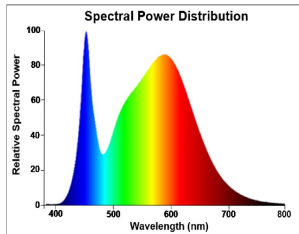

RefLED R50

RefLED R50 V4 470LM 840 E14 SL
0029206