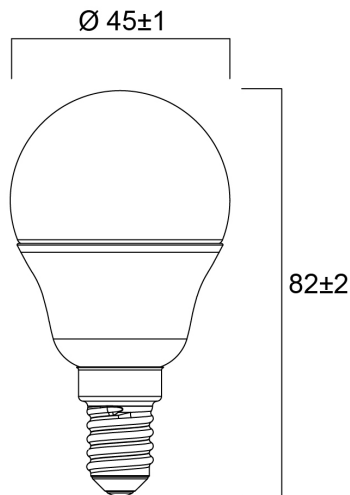

ToLEDo Ball V7 806LM 827 E14 SL

Item No: 0029630

SYLVANIA

Compact and elegant design Suitable replacement for halogen, incandescent and compact fluorescent ball lamps Instant light at the flick of a switch Uniform light distribution Good colour rendering (CRI 80) Perfect for hotels, restaurants, lobbies, corridors, stairwells, reception areas Lower maintenance costs 15,000 hours average rated life

Technical Assets

Dimensions (mm)

Photometrics

ToLEDo Ball V7 806LM 827 E14 SL

Item No: 0029630

SYLVANIA

General data

Product name	ToLEDo Ball V7 806LM 827 E14 SL
Technology	LED
Watt (Rated) (W)	6.5
Cap/Base	E14
Fixture rating	Open
General application	Hospitality, Residential & Consumer
Operating temperature range (°C)	-20°C...+40°C
Performance ambient temperature Tq (°C)	25
ETIM Class	EC001959
E-number FI	4741015
Warranty	3 years

Lifetime data

Lifespan L70 B50	15000
Average life (Nominal) (h)	15000
Average life (Rated) (h)	15000

Physical data

Nominal Product Length (mm)	82
Nominal Product Diameter (mm)	45
Weight (kg)	0.018

ToLEDo Ball V7 806LM 827 E14 SL

Item No: 0029630

Packaging

Product EAN number	5410288296302
Packaging single length / height (cm)	5.1
Packaging single width (cm)	5.1
Packaging single depth (cm)	9.5
DUN14 (inner)	15410288296309
Units per outer package	6
Packaging outer length / height (cm)	15.7
Packaging outer width (cm)	10.8
Packaging outer depth (cm)	10.5