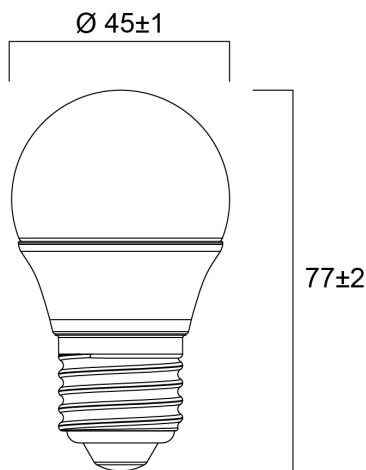

ToLEDo Ball V7 806LM 827 E27 SL

Item No: 0029631

SYLVANIA

Compact and elegant design Suitable replacement for halogen, incandescent and compact fluorescent ball lamps Instant light at the flick of a switch Uniform light distribution Good colour rendering (CRI 80) Perfect for hotels, restaurants, lobbies, corridors, stairwells, reception areas Lower maintenance costs 15,000 hours average rated life

Technical Assets

Dimensions (mm)

Photometrics

ToLEDo Ball V7 806LM 827 E27 SL

Item No: 0029631

SYLVANIA

General data

Product name	ToLEDo Ball V7 806LM 827 E27 SL
Technology	LED
Watt (Rated) (W)	6.5
Cap/Base	E27
Fixture rating	Open
General application	Hospitality, Residential & Consumer
Operating temperature range (°C)	-20°C...+40°C
Performance ambient temperature Tq (°C)	25
ETIM Class	EC001959
E-number FI	4741016
Warranty	3 years

Lifetime data

Lifespan L70 B50	15000
Average life (Nominal) (h)	15000
Average life (Rated) (h)	15000

Physical data

Nominal Product Length (mm)	77
Nominal Product Diameter (mm)	45
Weight (kg)	0.019

ToLEDo Ball V7 806LM 827 E27 SL

Item No: 0029631

Packaging

Product EAN number	5410288296319
Packaging single length / height (cm)	5.1
Packaging single width (cm)	5.1
Packaging single depth (cm)	9.5
DUN14 (inner)	15410288296316
Units per outer package	6
Packaging outer length / height (cm)	15.7
Packaging outer width (cm)	10.8
Packaging outer depth (cm)	10.5