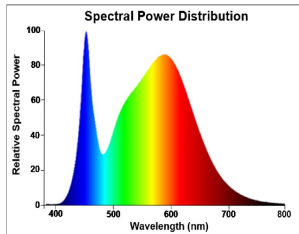

TOLEDO BALL

ToLEDo Ball V7 806LM 840 E14 SL
0029632