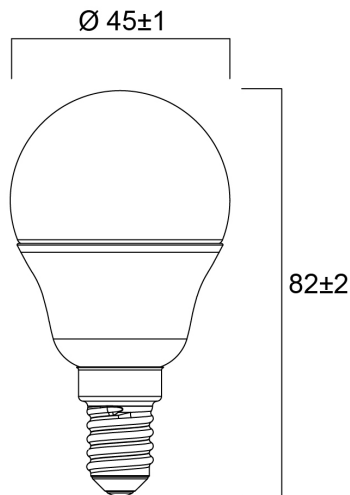

# ToLEDo Ball V7 806LM 840 E14 SL

Item No: 0029632

**SYLVANIA**

Compact and elegant design Suitable replacement for halogen, incandescent and compact fluorescent ball lamps Instant light at the flick of a switch Uniform light distribution Good colour rendering (CRI 80) Perfect for hotels, restaurants, lobbies, corridors, stairwells, reception areas Lower maintenance costs 15,000 hours average rated life

### Dimensions (mm)

## Physical data

Nominal Product Length (mm)	82
Nominal Product Diameter (mm)	45
Weight (kg)	0.018

## Packaging

Product EAN number	5410288296326
Packaging single length / height (cm)	5.1
Packaging single width (cm)	5.1
Packaging single depth (cm)	9.5
DUN14 (inner)	15410288296323
Units per outer package	6
Packaging outer length / height (cm)	15.7
Packaging outer width (cm)	10.8
Packaging outer depth (cm)	10.5