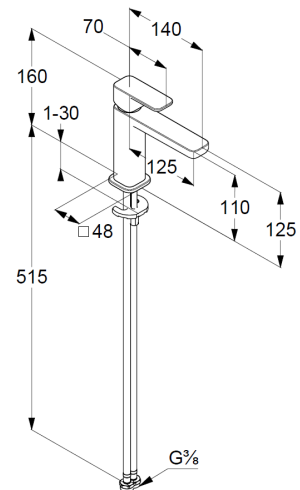

aerator M18,5 PCA

ceramic cartridge with hot water safety device

flow rate at 3 bar 4,5 l/min.

flexible hoses G3/8 DVGW approved

rapid installation set

EU taxonomy: max. 6 l/min. -

Substantial Contribution (SC) possible

Produktabbildung/ Product picture

Maßzeichnung/ Dimensional drawing

Durchfluss/ Flow rate