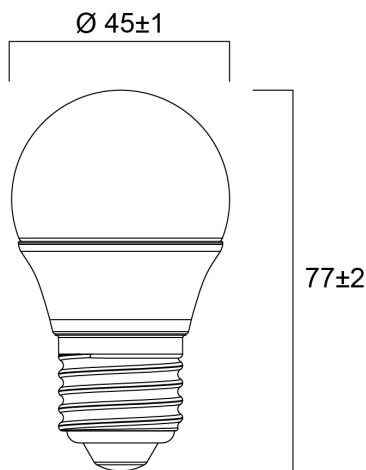

ToLEDo Ball V7 806LM 840 E27 SL

Item No: 0029633

SYLVANIA

Compact and elegant design Suitable replacement for halogen, incandescent and compact fluorescent ball lamps Instant light at the flick of a switch Uniform light distribution Good colour rendering (CRI 80) Perfect for hotels, restaurants, lobbies, corridors, stairwells, reception areas Lower maintenance costs 15,000 hours average rated life

Technical Assets

Dimensions (mm)

Photometrics

ToLEDo Ball V7 806LM 840 E27 SL

Item No: 0029633

SYLVANIA

General data

Product name	ToLEDo Ball V7 806LM 840 E27 SL
Technology	LED
Watt (Rated) (W)	6.5
Cap/Base	E27
Fixture rating	Open
General application	Hospitality, Residential & Consumer
Operating temperature range (°C)	-20°C...+40°C
Performance ambient temperature Tq (°C)	25
ETIM Class	EC001959
E-number FI	4741018
Warranty	3 years

Lifetime data

Lifespan L70 B50	15000
Average life (Nominal) (h)	15000
Average life (Rated) (h)	15000

Physical data

Nominal Product Length (mm)	77
Nominal Product Diameter (mm)	45
Weight (kg)	0.019

ToLEDo Ball V7 806LM 840 E27 SL

Item No: 0029633

Packaging

Product EAN number	5410288296333
Packaging single length / height (cm)	5.1
Packaging single width (cm)	5.1
Packaging single depth (cm)	9.5
DUN14 (inner)	15410288296330
Units per outer package	6
Packaging outer length / height (cm)	15.7
Packaging outer width (cm)	10.8
Packaging outer depth (cm)	10.5