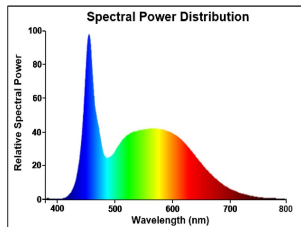

TOLEDO BALL

ToLEDo Ball V7 806LM 865 E14 SL

0029634