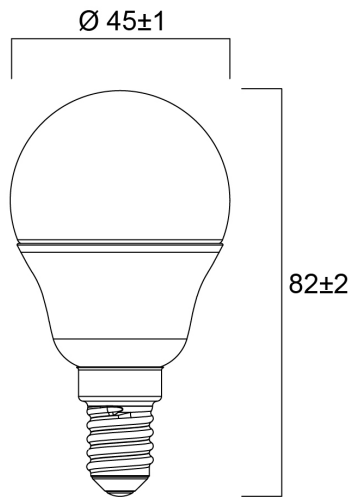

ToLEDo Ball V7 806LM 865 E14 SL

Item No: 0029634

SYLVANIA

Compact and elegant design Suitable replacement for halogen, incandescent and compact fluorescent ball lamps Instant light at the flick of a switch Uniform light distribution Good colour rendering (CRI 80) Perfect for hotels, restaurants, lobbies, corridors, stairwells, reception areas Lower maintenance costs 15,000 hours average rated life

Technical Assets

Dimensions (mm)

Photometrics

ToLEDo Ball V7 806LM 865 E14 SL

Item No: 0029634

SYLVANIA

General data

Product name	ToLEDo Ball V7 806LM 865 E14 SL
Technology	LED
Watt (Rated) (W)	6.5
Cap/Base	E14
Fixture rating	Open
General application	Hospitality, Residential & Consumer
Operating temperature range (°C)	-20°C...+40°C
Performance ambient temperature Tq (°C)	25
ETIM Class	EC001959
E-number FI	4741019
Warranty	3 years

Lifetime data

Lifespan L70 B50	15000
Average life (Nominal) (h)	15000
Average life (Rated) (h)	15000

Physical data

Nominal Product Length (mm)	82
Nominal Product Diameter (mm)	45
Weight (kg)	0.018

ToLEDo Ball V7 806LM 865 E14 SL

Item No: 0029634

Packaging

Product EAN number	5410288296340
Packaging single length / height (cm)	5.1
Packaging single width (cm)	5.1
Packaging single depth (cm)	9.5
DUN14 (inner)	15410288296347
Units per outer package	6
Packaging outer length / height (cm)	15.7
Packaging outer width (cm)	10.8
Packaging outer depth (cm)	10.5