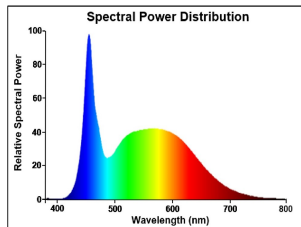

TOLEDO BALL

ToLEDo Ball V7 806LM 865 E27 SL
0029635