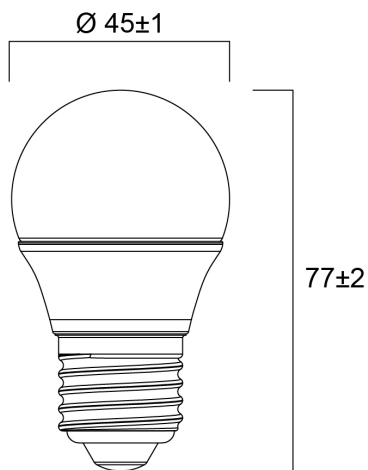

ToLEDo Ball V7 806LM 865 E27 SL

Item No: 0029635

SYLVANIA

Compact and elegant design Suitable replacement for halogen, incandescent and compact fluorescent ball lamps Instant light at the flick of a switch Uniform light distribution Good colour rendering (CRI 80) Perfect for hotels, restaurants, lobbies, corridors, stairwells, reception areas Lower maintenance costs 15,000 hours average rated life

Technical Assets

Dimensions (mm)

Photometrics

ToLEDo Ball V7 806LM 865 E27 SL

Item No: 0029635

SYLVANIA

General data

Product name	ToLEDo Ball V7 806LM 865 E27 SL
Technology	LED
Watt (Rated) (W)	6.5
Cap/Base	E27
Fixture rating	Open
General application	Hospitality, Residential & Consumer
Operating temperature range (°C)	-20°C...+40°C
Performance ambient temperature Tq (°C)	25
ETIM Class	EC001959
E-number FI	4741020
Warranty	3 years

Item No: 0029635

Packaging

Product EAN number	5410288296357
Packaging single length / height (cm)	5.1
Packaging single width (cm)	5.1
Packaging single depth (cm)	9.5
DUN14 (inner)	15410288296354
Units per outer package	6
Packaging outer length / height (cm)	15.7
Packaging outer width (cm)	10.8
Packaging outer depth (cm)	10.5