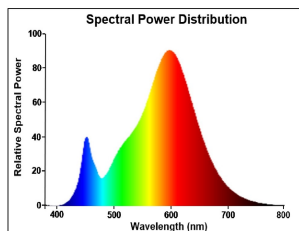

ToLEDo GLS

ToLEDo GLS 806LM 827 E27 SL4
0029637