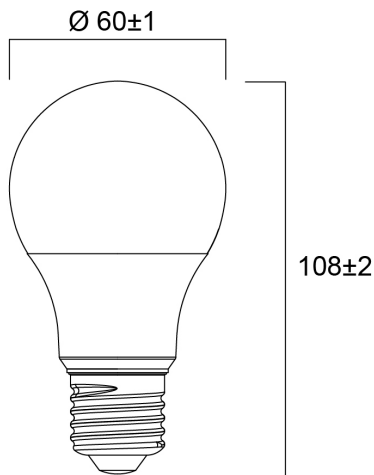

ToLEDo GLS 806LM 827 E27 SL4

Item No: 0029637

SYLVANIA

Compact and elegant design Suitable replacement for halogen, incandescent and compact fluorescent lamps Instant light at the flick of a switch Uniform light distribution Good colour rendering (CRI 80) Perfect for hotels, restaurants, lobbies, corridors, stairwells, reception areas Lower maintenance costs 12,000 hours average rated life

Technical Assets

Dimensions (mm)

Photometrics

ToLEDo GLS 806LM 827 E27 SL4

Item No: 0029637

SYLVANIA

General data

Product name	ToLEDo GLS 806LM 827 E27 SL4
Technology	LED
Watt (Rated) (W)	8
Cap/Base	E27
Fixture rating	Open
General application	Residential & Consumer
Operating temperature range (°C)	-20°C...+40°C
Performance ambient temperature Tq (°C)	25
ETIM Class	EC001959
Warranty	2 years

Item No: 0029637

Packaging

Product EAN number	5410288296371
Packaging single length / height (cm)	21.2
Packaging single width (cm)	6.1
Packaging single depth (cm)	11.2
DUN14 (inner)	15410288296378
Units per outer package	6
Packaging outer length / height (cm)	37.9
Packaging outer width (cm)	22.1
Packaging outer depth (cm)	12.4