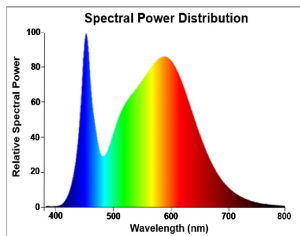

ToLEDo GLS

ToLEDo GLS 806LM 840 E27 SL4

0029639