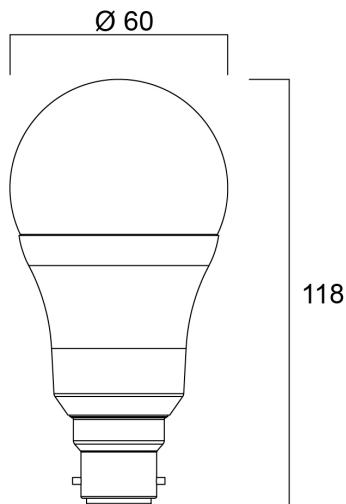

ToLEDo GLS 806LM 840 E27 SL4

Item No: 0029639

SYLVANIA

Compact and elegant design Suitable replacement for halogen, incandescent and compact fluorescent lamps Instant light at the flick of a switch Uniform light distribution Good colour rendering (CRI 80) Perfect for hotels, restaurants, lobbies, corridors, stairwells, reception areas Lower maintenance costs 12,000 hours average rated life

Technical Assets

Dimensions (mm)

Photometrics

ToLEDo GLS 806LM 840 E27 SL4

Item No: 0029639

SYLVANIA

General data

Product name	ToLEDo GLS 806LM 840 E27 SL4
Technology	LED
Watt (Rated) (W)	8
Cap/Base	E27
Fixture rating	Open
General application	Residential & Consumer
Operating temperature range (°C)	-20°C...+40°C
Performance ambient temperature Tq (°C)	25
ETIM Class	EC001959
Warranty	2 years

Lifetime data

Lifespan L70 B50	12000
Average life (Nominal) (h)	15000
Average life (Rated) (h)	15000

Physical data

Nominal Product Length (mm)	107
Nominal Product Diameter (mm)	60
Weight (kg)	0.114

ToLEDo GLS 806LM 840 E27 SL4

Item No: 0029639

Packaging

Product EAN number	5410288296395
Packaging single length / height (cm)	21.2
Packaging single width (cm)	6.1
Packaging single depth (cm)	11.2
DUN14 (inner)	15410288296392
Units per outer package	6
Packaging outer length / height (cm)	37.9
Packaging outer width (cm)	22.1
Packaging outer depth (cm)	12.4