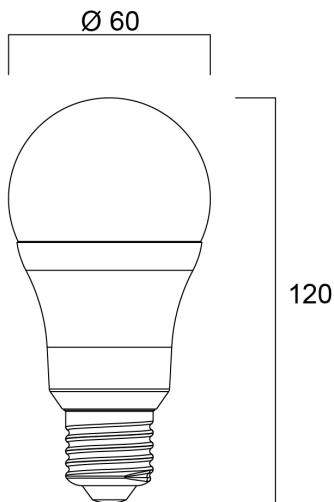

ToLEDo GLS 1521LM 827 E27 SL4

Item No: 0029641

SYLVANIA

Compact and elegant design Suitable replacement for halogen, incandescent and compact fluorescent lamps Instant light at the flick of a switch Uniform light distribution Good colour rendering (CRI 80) Perfect for hotels, restaurants, lobbies, corridors, stairwells, reception areas Lower maintenance costs 12,000 hours average rated life

Technical Assets

Dimensions (mm)

Photometrics

ToLEDo GLS 1521LM 827 E27 SL4

Item No: 0029641

SYLVANIA

General data

Product name	ToLEDo GLS 1521LM 827 E27 SL4
Technology	LED
Watt (Rated) (W)	13
Cap/Base	E27
Fixture rating	Open
General application	Residential & Consumer
Operating temperature range (°C)	-20°C...+40°C
Performance ambient temperature Tq (°C)	25
ETIM Class	EC001959
Warranty	2 years

Item No: 0029641

Packaging

Product EAN number	5410288296418
Packaging single length / height (cm)	21.2
Packaging single width (cm)	6.1
Packaging single depth (cm)	12.3
DUN14 (inner)	15410288296415
Units per outer package	6
Packaging outer length / height (cm)	37.9
Packaging outer width (cm)	22.1
Packaging outer depth (cm)	13.4