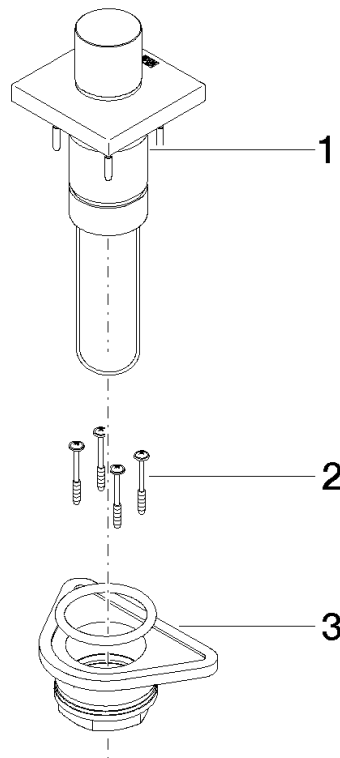

Control element for concealed mounting 140 x 95 x 90 mm - Brushed Durabronz (23kt Gold)

SPARE PARTS

04 20 97 059 00

	Brushed Durabronz (23kt Gold)	04 20 97 059 00-28
	Chrome	04 20 97 059 00-00
	Brushed Platinum	04 20 97 059 00-06
	Platinum	04 20 97 059 00-08
	Cyprum	04 20 97 059 00-49
	Brushed Dark Platinum	04 20 97 059 00-99

Control element for concealed mounting 140 x 95 x 90 mm - Brushed
Durabronz (23kt Gold)

SPARE PARTS

04 20 97 059 00

Control element for concealed mounting 140 x 95 x 90 mm - Brushed
Durabronz (23kt Gold)

SPARE PARTS

04 20 97 059 00

**Control element for concealed mounting 140 x 95 x 90 mm - Brushed
Durabross (23kt Gold)**

SPARE PARTS

04 20 97 059 00
Parts for other
finishes can be found
here: Chrome

Spare parts list

No.	Item Number	Name	Quantity used	Delivery time
1	04 28 10 155 00-28	Handle Ø 29 x 29 mm - Brushed Durabross (23kt Gold)	1.00	40
2	90 12 12 002 00 90	Fixing cap white Ø 15 x 12 mm -	1.00	14
3	90 27 98 027 00-28	Rosette Set DB logo 60 x 60 x 9 mm - Brushed Durabross (23kt Gold)	1.00	82
4	04 23 10 044 02 90	Mounting with seals M34 x 1 -	1.00	14