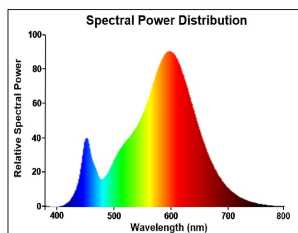

TOLEDO CANDLE

ToLEDo Candle 470LM 827 E27 SL4
0029645

Product features

- Compact and elegant design
- Suitable replacement for halogen, incandescent and compact fluorescent lamps
- Instant light at the flick of a switch
- Uniform light distribution
- Good colour rendering (CRI 80)
- Perfect for hotels, restaurants, lobbies, corridors, stairwells, reception areas
- Lower maintenance costs
- 12,000 hours average rated life

PRODUCT OVERVIEW

Product name	ToLEDo Candle 470LM 827 E27 SL4
Technology	LED
Watt (Rated) (W)	4.5
Cap/Base	E27
Fixture rating	Open
General application	Residential & Consumer
ETIM Class	EC001959
Warranty	2 years
Useful luminous flux (Fuse)	470
Luminous flux (lm)	470
Correlated colour temperature (k)	2700
Light colour	Homelight
CRI (Ra)	80
Colour Variation Initial (SDCM)	SDCM6
Photobiological Risk Group	RG0
Power consumption (W)	4.5

TOLEDO CANDLE

ToLEDo Candle 470LM 827 E27 SL4
0029645

Wattage (W)	4.5
Dimmable	No
Average life (Nominal) (h)	12000
Product EAN number	5410288296456

PHOTOMETRY

TECHNICAL DRAWINGS